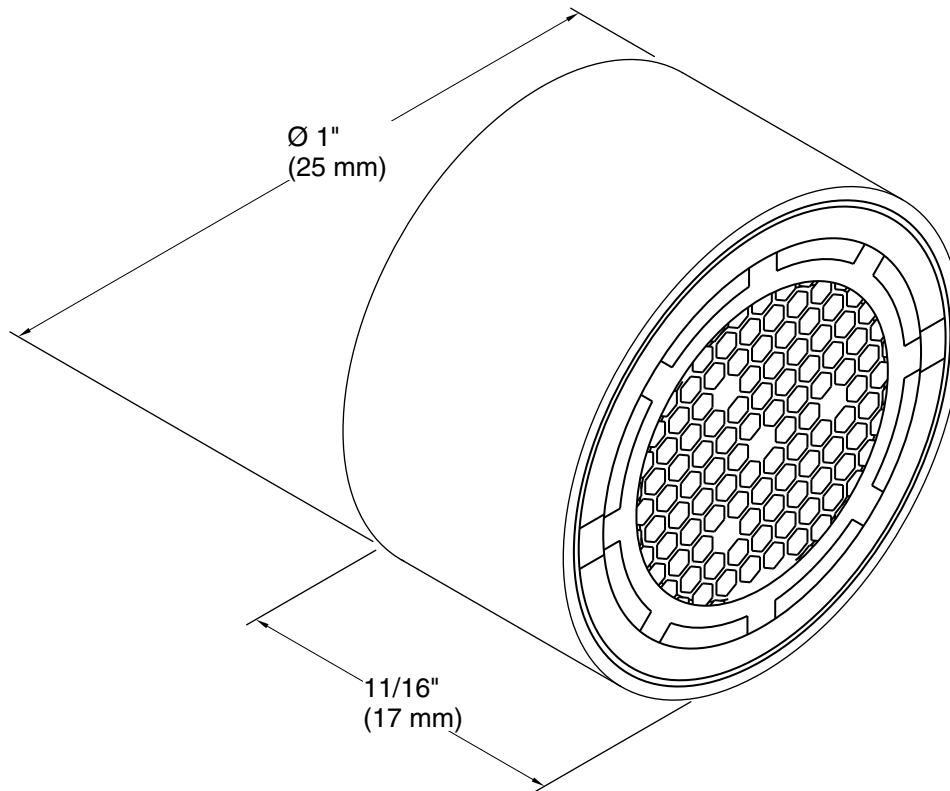

55/64" Female Aerator K-18035

Features

- Kohler plumbing products mean beautiful form as much as reliable function.
- 55/64" female.
- 1.0 gpm (3.8 lpm) vandal-resistant, pressure-compensating spray (nonaerated).
- GPM = Volumetric flow rate in gallons per minute.

Technical Information

All product dimensions are nominal.

Material: Brass

Notes

Install this product according to the installation guide.